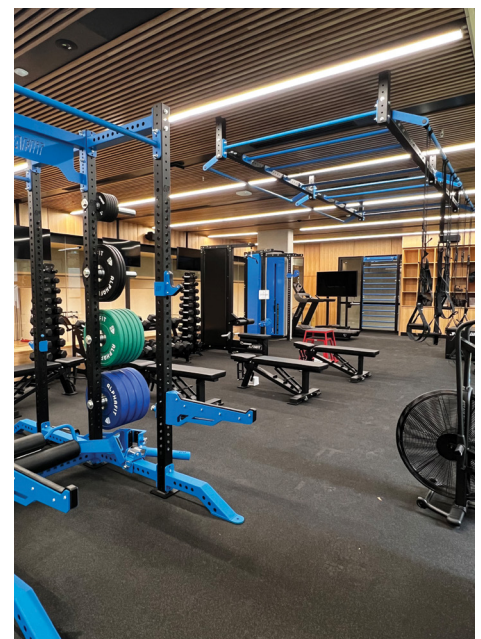

ALLYSON MASCARENHAS
DEPUTY PRINCIPAL CURRICULUM

A Mercy education seeks to challenge our girls to think critically and to take action – the impetus for societal change.

Science Centre

- Eleven Science, Sports Science and PDHPE laboratories
- Multi-modal laboratories and learning spaces
- Super laboratory with a Scientist in Residence
- Space for visiting academics and industry partners and for students to engage in hands-on, enquiry based and industry focussed learning

Innovation Centre

- Dedicated social innovation and enterprise hub
- Social Justice and Sports Science workshops and learning spaces
- Collaboration zones
- Exhibition gallery and presentation spaces
- Fair Trade Café
- Meeting places for social justice groups such as Biamunga Mob, Green Team and Mercy Action Group

Sports Centre

- Two multi-purpose indoor sports courts
- Strength and conditioning gym
- Cardio and wellness space
- Outdoor running track
- Learning spaces for PDHPE lessons, co-curricular programs and skills training
- Sports Science practical setting
- Change rooms
- Rooftop multi-purpose sports court